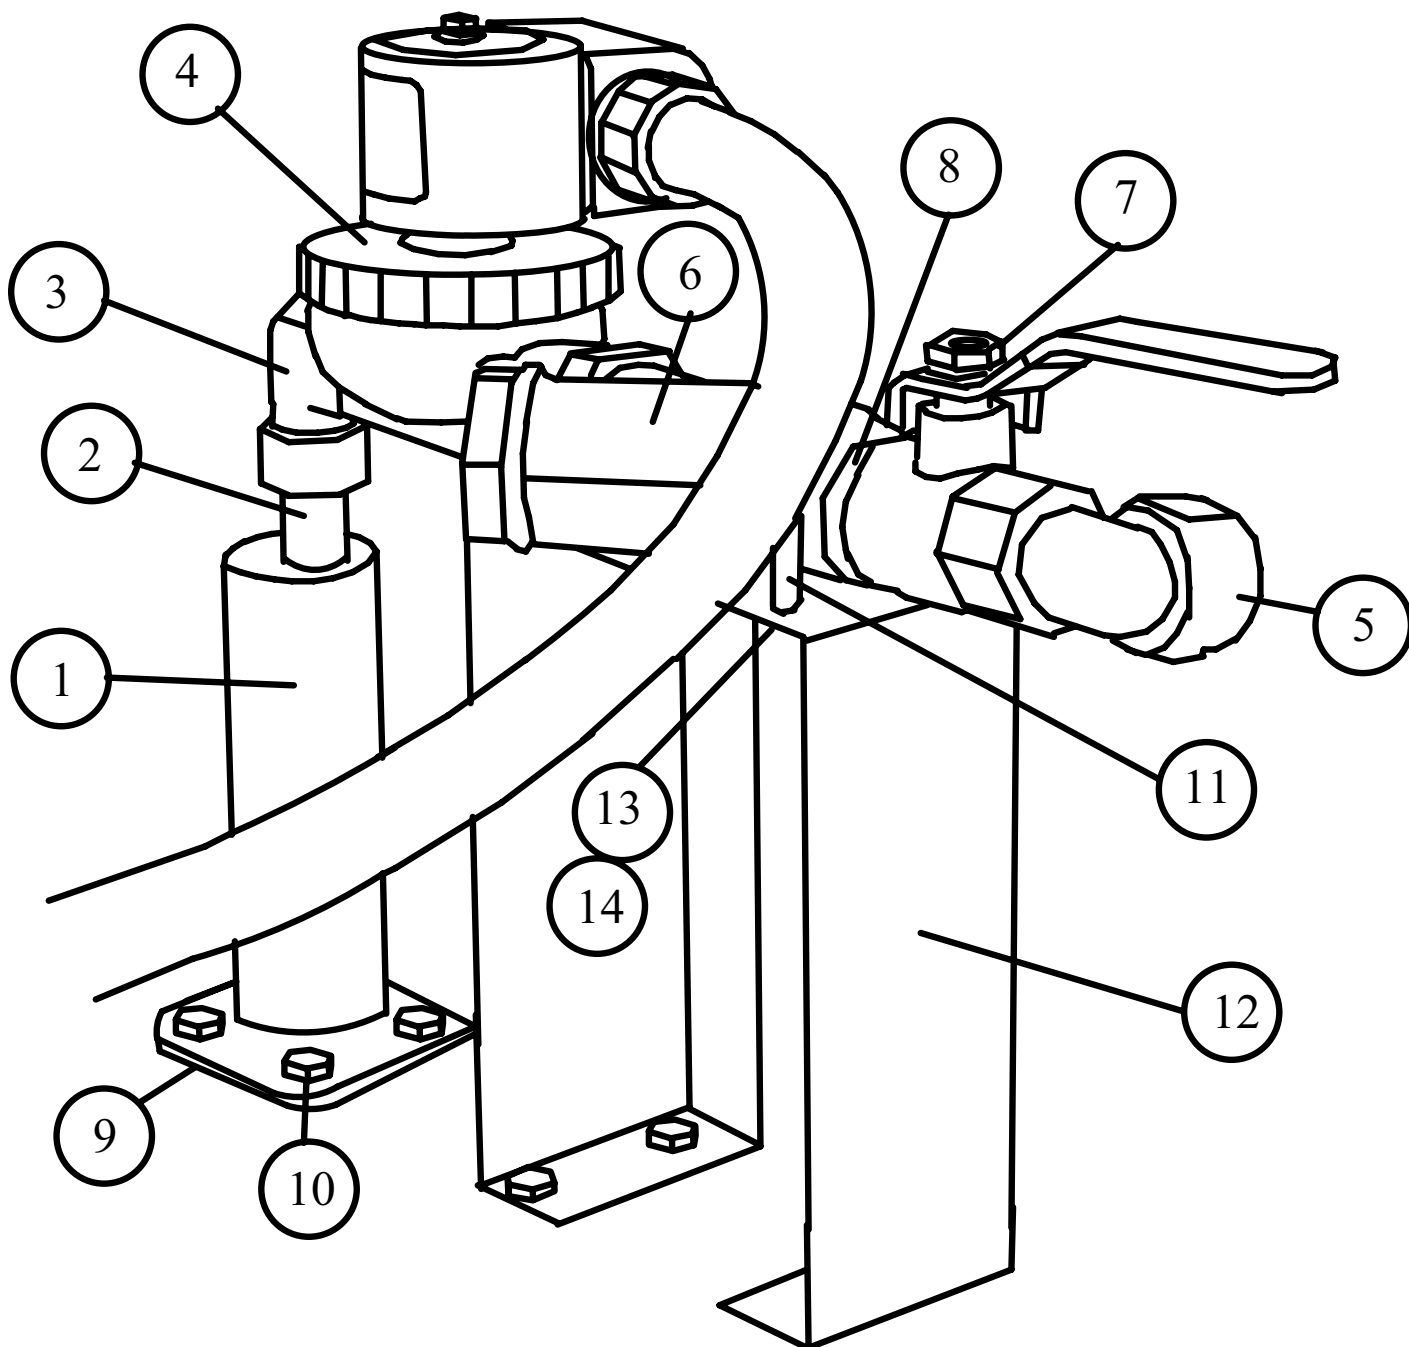

063-0800

Control System Assembly
5-AG-S

American Dish Service

Ref. No.	Part No.	No. Req.	Description
N/S	091-5247	1	Spade Connector, Female
N/S	091-6157	8	Flag Connector and Cover, 1/4" Female
N/S	098-1102	4	Screw, 6-32 x 1/4", RH, SS
N/S	098-1104	4	Screw, 6-32 x 1/2", RH, SS
N/S	098-1205	8	Screw, 8-32 x 5/8", RH, SS
N/S	098-1211	4	Screw
N/S	098-1418	1	Bolt, 1/4-20 x 1", TH, SS
N/S	098-1420	1	Screw, 1/4-20 x 1 1/4", TH
N/S	098-2001	4	Locknut, 4-40
N/S	098-2101	4	Nut, 6-32, SS
N/S	098-2202	8	Nut, 8-32, SS
N/S	098-2507	1	Locknut, 1/4-20
N/S	098-9020	1	Plastic Plug, 7/8"
N/S	292-1006	2	Locknut, 1/2" FPT, Brass

064-0010
 Chemical Pump Assembly
 5-AG-S

American Dish Service

Ref. No.	Part No.	No. Req.	Description
1	091-1002	1	Gear Motor
2	083-6703	1	Chemical Pump Housing
3	067-6702	1	Rotor Assembly
3A	098-1322	1	Set Screw, 10-32 x 1/4"
4	087-6700	1	Squeeze Tube
5	083-6707	1	Cover, Chemical Pump
6	098-1606	2	Clamp, Spring-Type, 7/16"
7	091-5223	Rep.	Cover (Service Only)
8	092-5224	Rep.	Molex Male Pin (Service Only)
9	098-1310	1	Screw, 10-32 x 1/2", FH, SS
10	098-1204	4	Screw, 8-32 x 1/2", RH, SS
11	098-1321	1	Screw, RH, SS, 10-32 x 1 3/4"
12	091-5221	2	Molex Cover, Female
13	092-5222	2	Molex Female Pin
14	092-1146	2	Hose Barb, 1/4" x 3/16"
			(Connects Squeeze Tube to 1/4" Chem. Tubing)